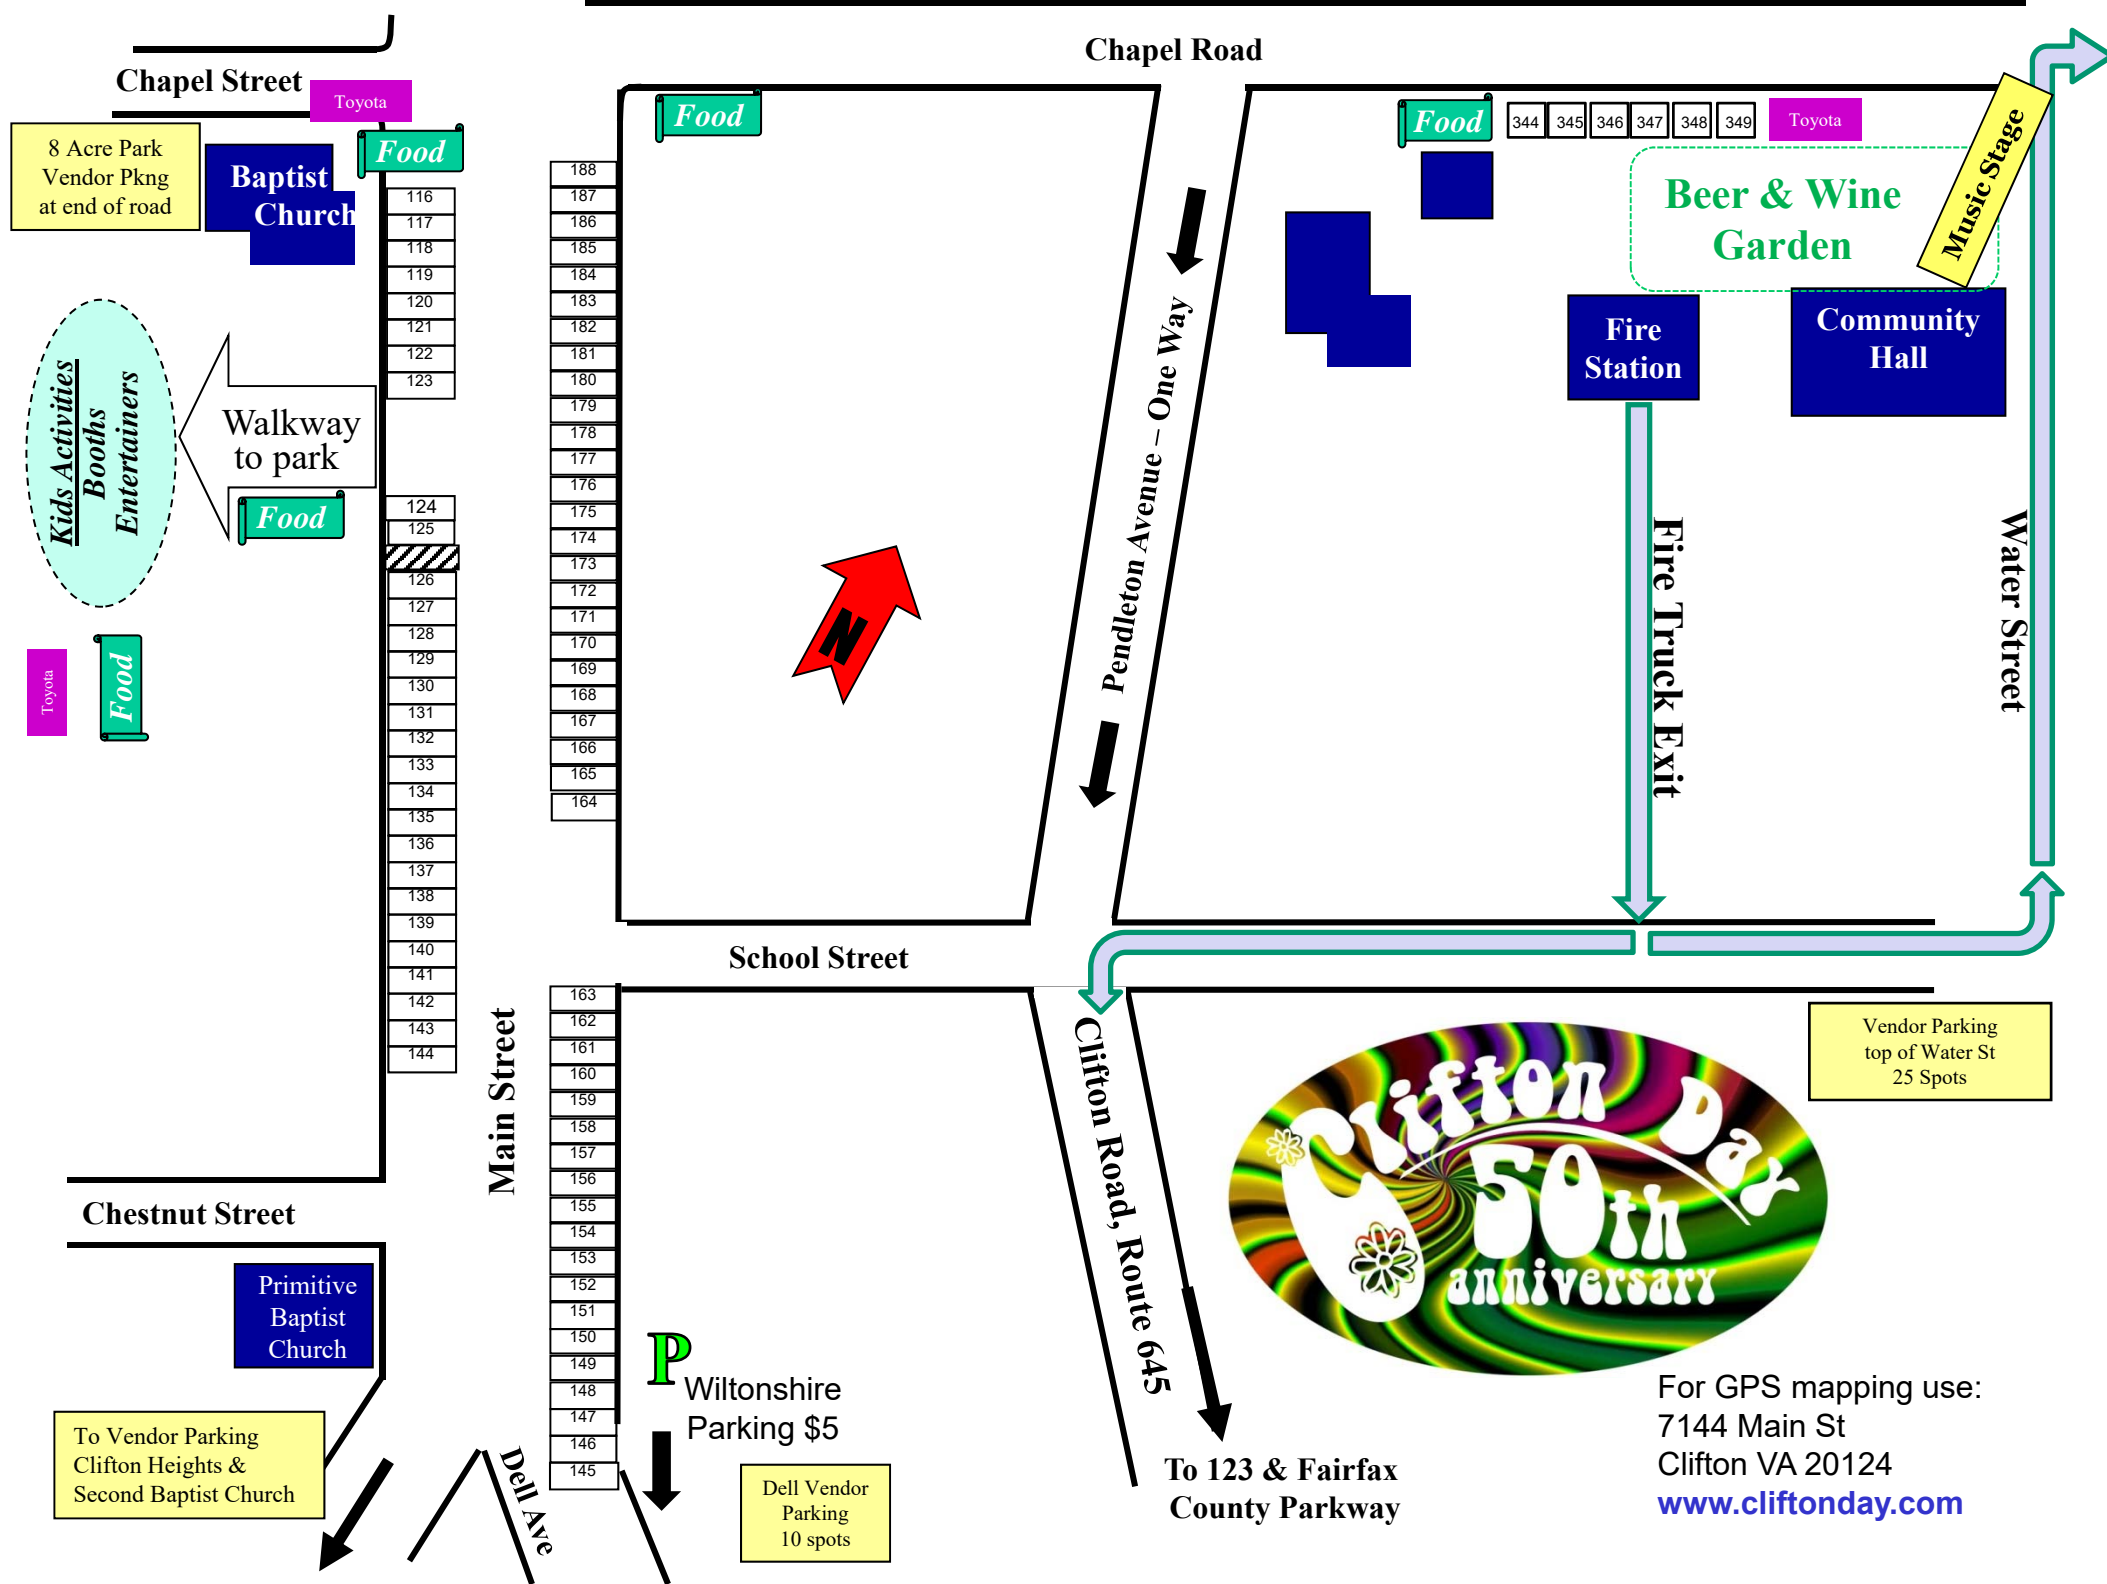

Chapel Street

Toyota

8 Acre Park
Vendor Pkng
at end of road

Baptist
Church

Food

- 116
- 117
- 118
- 119
- 120
- 121
- 122
- 123

Kids Activities
Booths
Entertainers

Walkway to park

Food

Toyota

Food

- 124
- 125
- 126
- 127
- 128
- 129
- 130
- 131
- 132
- 133
- 134
- 135
- 136
- 137
- 138
- 139
- 140
- 141
- 142
- 143
- 144

Main Street

Chestnut Street

Primitive
Baptist
Church

To Vendor Parking
Clifton Heights &
Second Baptist Church

Dell Ave

P Wiltonshire
Parking $5

Dell Vendor
Parking
10 spots

Chapel Road

Food

- 188
- 187
- 186
- 185
- 184
- 183
- 182
- 181
- 180
- 179
- 178
- 177
- 176
- 175
- 174
- 173
- 172
- 171
- 170
- 169
- 168
- 167
- 166
- 165
- 164

Pendleton Avenue - One Way

Food

- 344
- 345
- 346
- 347
- 348
- 349

Toyota

Beer & Wine
Garden

Music Stage

Fire
Station

Community
Hall

Fire Truck Exit

Water Street

School Street

Clifton Road, Route 645